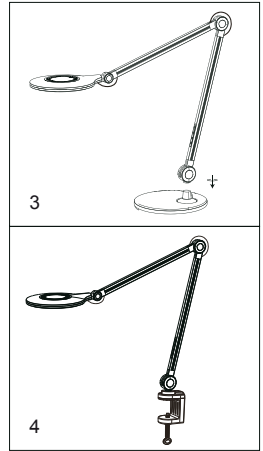

GLOBO

LIGHTING
www.globo-lighting.com

58421B
58421S

- 3000K 4300K 6000K
3 light steps
- touch on | off
- many light steps
- continuous touch dimmer
- colour fixing

Version 2

Version 1 (1)

DE**Lichtquelle:**